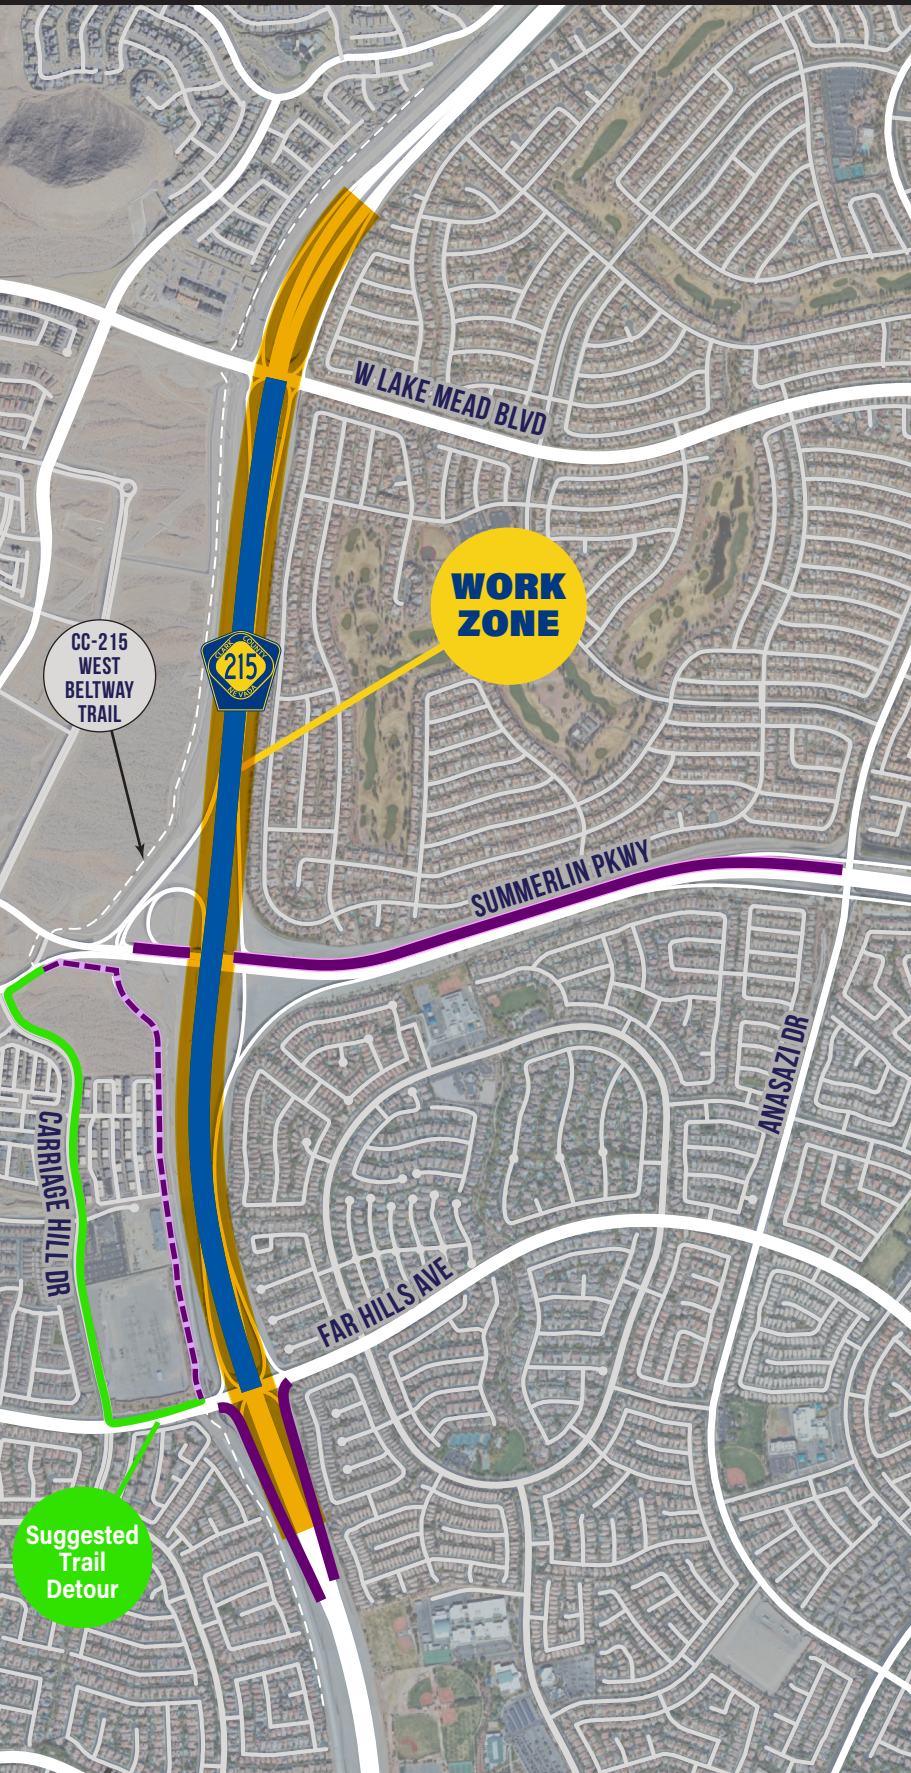

## UPCOMING LANE RESTRICTIONS AND CLOSURES

### WEEK OF MARCH 23

**24/7**

**Summerlin Parkway Westbound, Anasazi Dr to CC-215**

- *One lane closed*

**Pedestrian/cycle trail, Far Hills Ave to Summerlin Parkway**

- *Trail closed*

**Summerlin Parkway Eastbound, just west of CC-215**

- *Right lane closed (NV Energy work)*

**CC-215 Northbound off-ramp to Far Hills Ave**

- *One lane closed*

**Far Hills Ave on-ramp to CC-215 Southbound**

- *One lane closed*

### NIGHT SHIFT

**SUNDAY-THURSDAY, 9PM-5AM**

**CC-215 Northbound & Southbound, Far Hills Ave to Lake Mead Blvd**

- *Reduced to one lane in each direction*